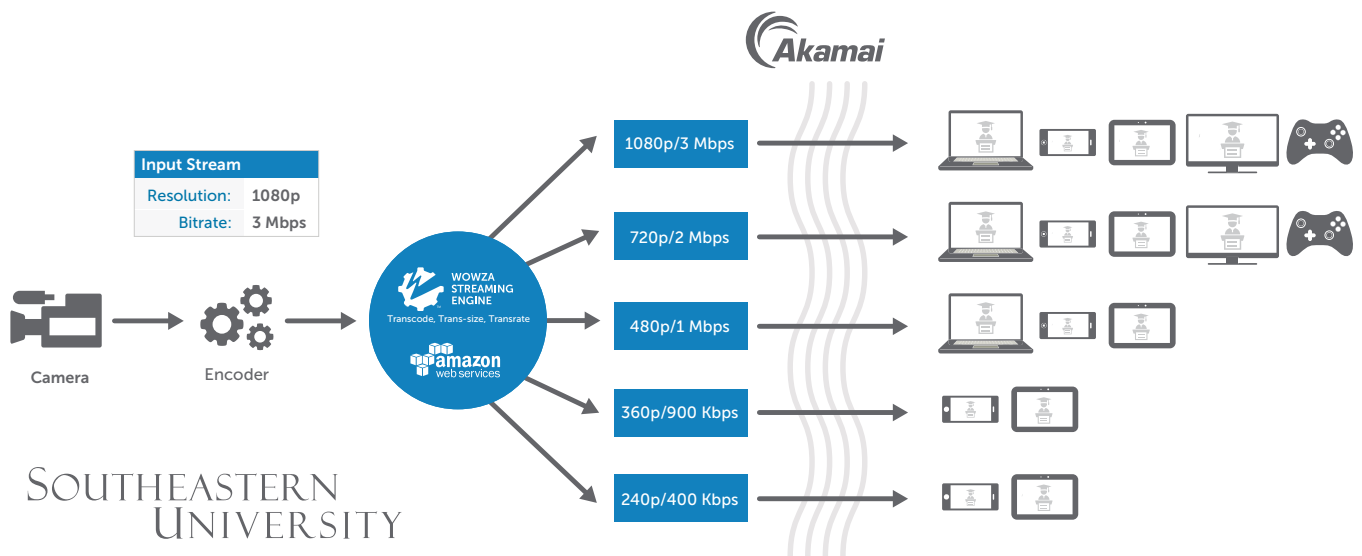

BENEFITS & RESULTS

Since adopting Wowza Streaming Engine software, SEU's **weekly live event streaming has grown 49 percent**. With Wowza technology behind its streaming initiative, the university is able to focus on its core principles of faith, learning, and service.

COST AND LABOR SAVINGS: The platform-agnostic Wowza technology lets the university use what it already has—there's no need to buy new equipment or administer a complicated infrastructure.

COMMUNITY OUTREACH: The expanded streaming program lets SEU deliver its message far beyond the campus. In six semesters, SEU has streamed **1.2 million viewer-minutes to ~32,000 unique viewers**. Students' families, alumni, donors, and other interested parties can now experience live concerts, sporting events, and conferences in addition to chapel services and graduation ceremonies.

FLEXIBILITY: Wowza Streaming Engine gives the university as much control as it needs, thanks to built-in security features, a robust API, and handy monitoring tools.

"Wowza Streaming Engine is as flexible as a Swiss army knife. You only have to send Wowza one high-quality stream, and they take it from there."

— Ian Fritzsche, director of media services, [Southeastern University](#)

To learn more about how others are using Wowza streaming technology, visit wowza.com or contact sales@wowza.com.